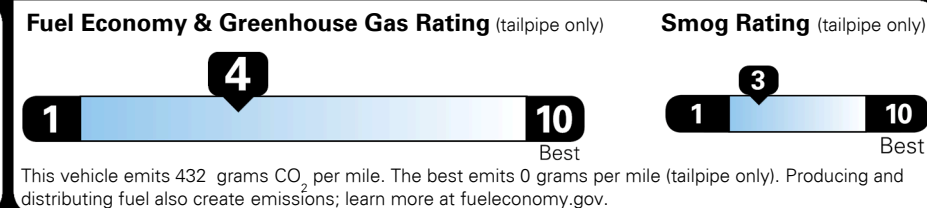

Manufacturer's Suggested Retail Price: **$30,850.00**

ADDED FEATURES:

*Premium Package **$3,650.00**
Blind Spot Detection (BSD)
Rear Cross-Traffic Alert
Dual Power Side Mirrors w/ Turn Signal Indicators
Hands-Free Smart Liftgate w/ Auto Open
Proximity Key Entry w/ Push Button Start
Power Height-Adjustable Passenger Seat
Leather Seating Surfaces
Heated Front Seats
Leather-Wrapped Steering Wheel & Shift Knob
Auto-Dimming Inside Rearview Mirror w/ HomeLink® & Compass
Electroluminescent Gauge Cluster w/ Color LCD Multi-info Display
Manual Rear Side Window Sunshades
Premium Door Sill Plates
3rd-Row USB Outlet
Front LED Fog Lights
*Carpeted Floor Mats **$150.00**
*Cargo Net **$50.00**
*Composite Cargo Tray **$115.00**
*Mud Guards **$120.00**
*Roof Rack Cross Rails **$250.00**

Inland Freight & Handling : **$980.00**
Total Price : $36,165.00

Blue Link® Connected Services 3-years Standard (Enrollment Required)

EPA DOT Fuel Economy and Environment

Gasoline Vehicle

Fuel Economy

21 MPG Small SUVs range from 18 to 120 MPG. The best vehicle rates 136 MPGe.
combined city/hwy

18 city
25 highway

4.8 gallons per 100 miles

You spend $2,000 more in fuel costs over 5 years compared to the average new vehicle.

Annual fuel cost $1,800

Actual results will vary for many reasons, including driving conditions and how you drive and maintain your vehicle. The average new vehicle gets 27 MPG and costs $7,000 to fuel over 5 years. Cost estimates are based on 15,000 miles per year at $ 2.55 per gallon. MPGe is miles per gasoline gallon equivalent. Vehicle emissions are a significant cause of climate change and smog.

fueleconomy.gov

Calculate personalized estimates and compare vehicles

Manufacturer's suggested retail price includes manufacturer's recommended pre-delivery service. Gasoline license and title fees state and local taxes and dealer installed options and accessories are not included in the manufacturer's suggested retail price. This label has been affixed to this vehicle by Hyundai Motor America, pursuant to the requirements of 15 U.S.C. 1231 et seq. which prohibits its removal or alteration prior to delivery to the ultimate purchaser.

PARTS CONTENT INFORMATION FOR VEHICLE IN THIS CARLINE:
U.S./CANADIAN PARTS CONTENT: 3 %
MAJOR SOURCES OF FOREIGN PARTS CONTENT: KOREA: 86 %

Note: Parts content does not include final assembly, distribution, or other non-parts costs.

FOR THIS VEHICLE:
FINAL ASSEMBLY POINT: ULSAN, KOREA
COUNTRY OF ORIGIN:
ENGINE: KOREA
TRANSMISSION: KOREA

268 A 2759VMORNI

VIN: KM8SN4HF6KU303480